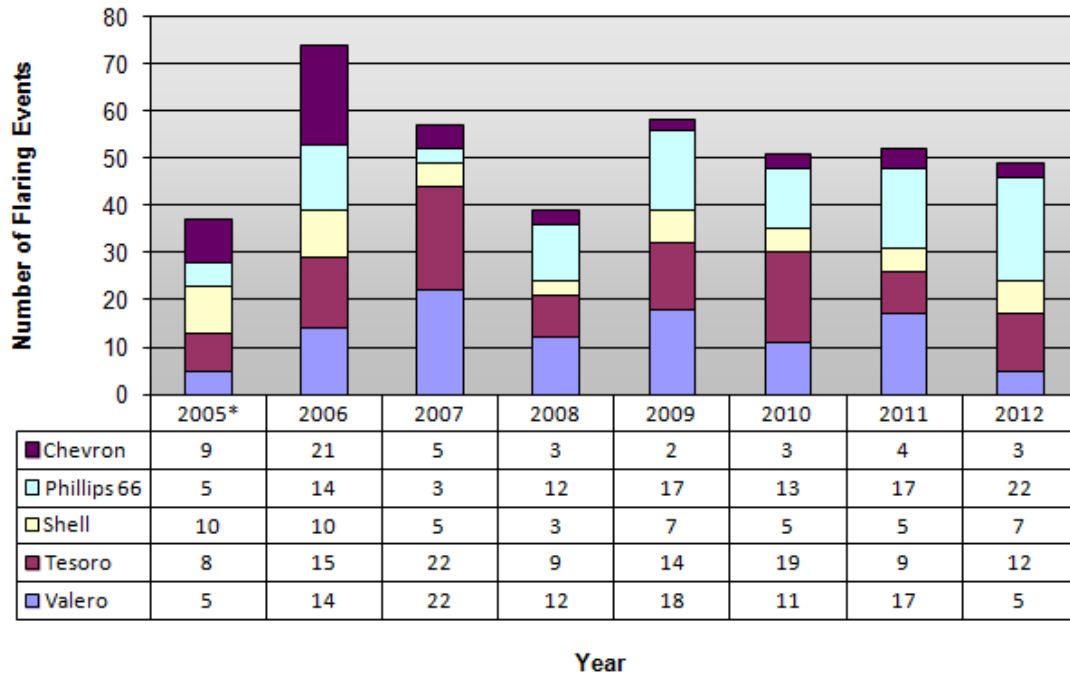

Frequency of Flaring Events

*Data reported since Regulation 12-12 adoption July 2005, pursuant to 12-12-208 amended April 5, 2006