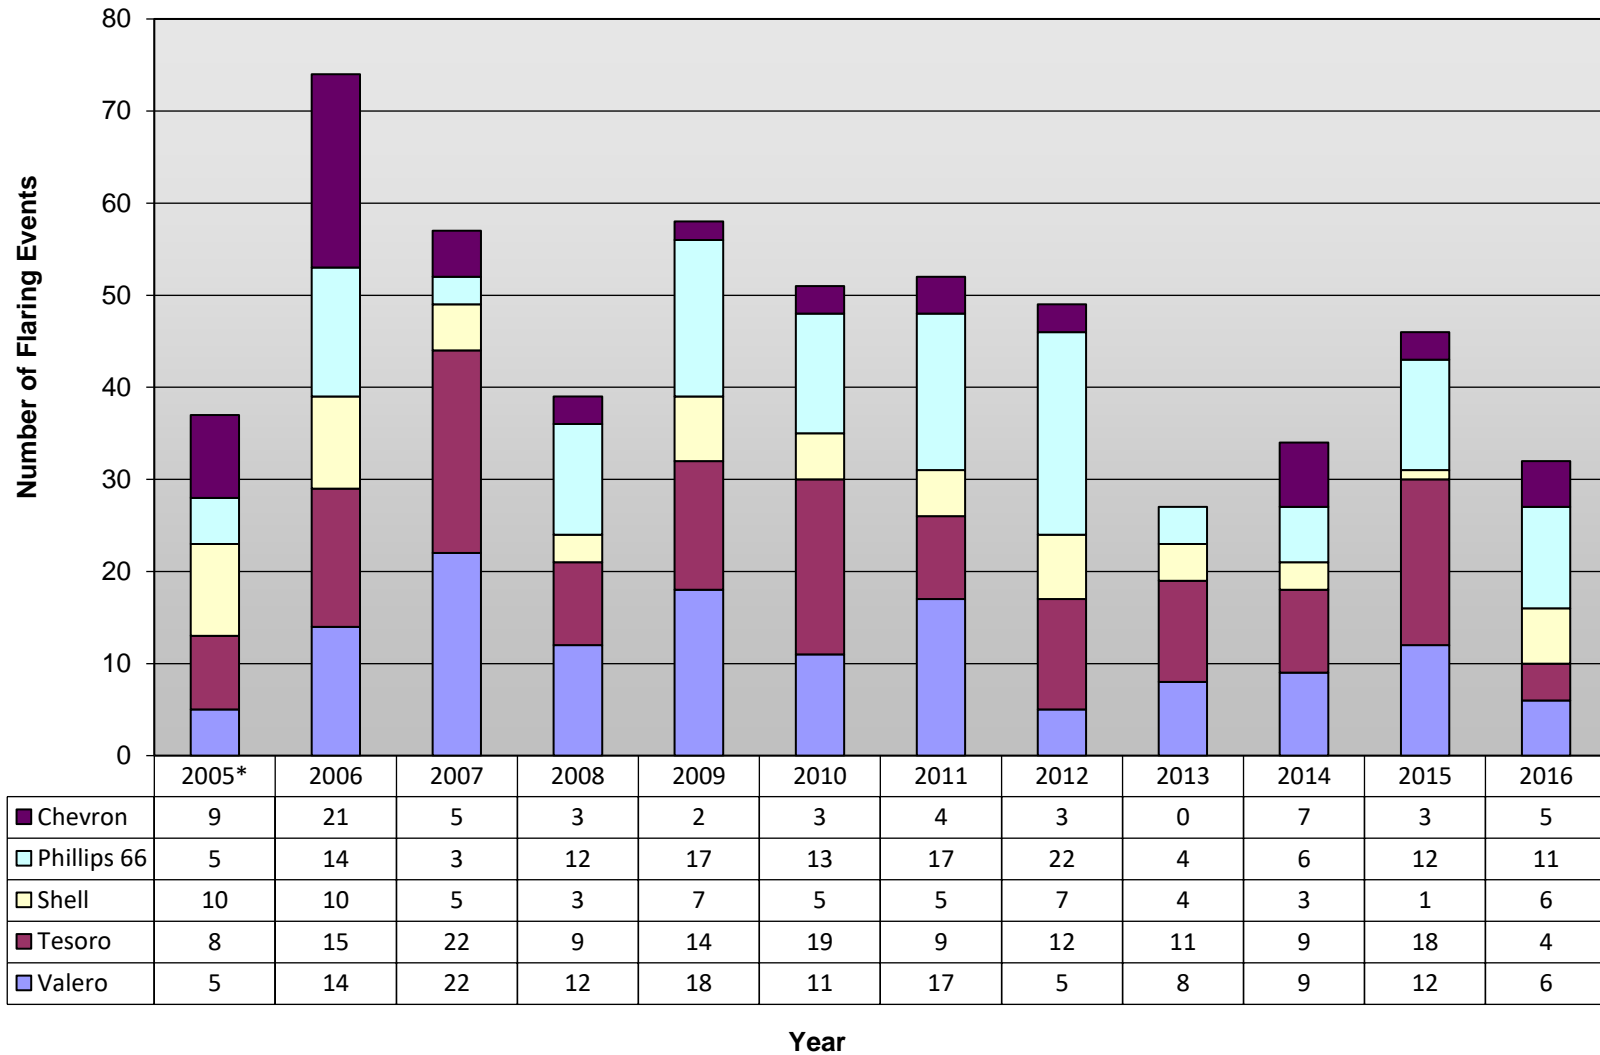

Frequency of Flaring Events

*Data reported since Regulation 12-12 adoption July 2005, pursuant to 12-12-208 amended April 5, 2006