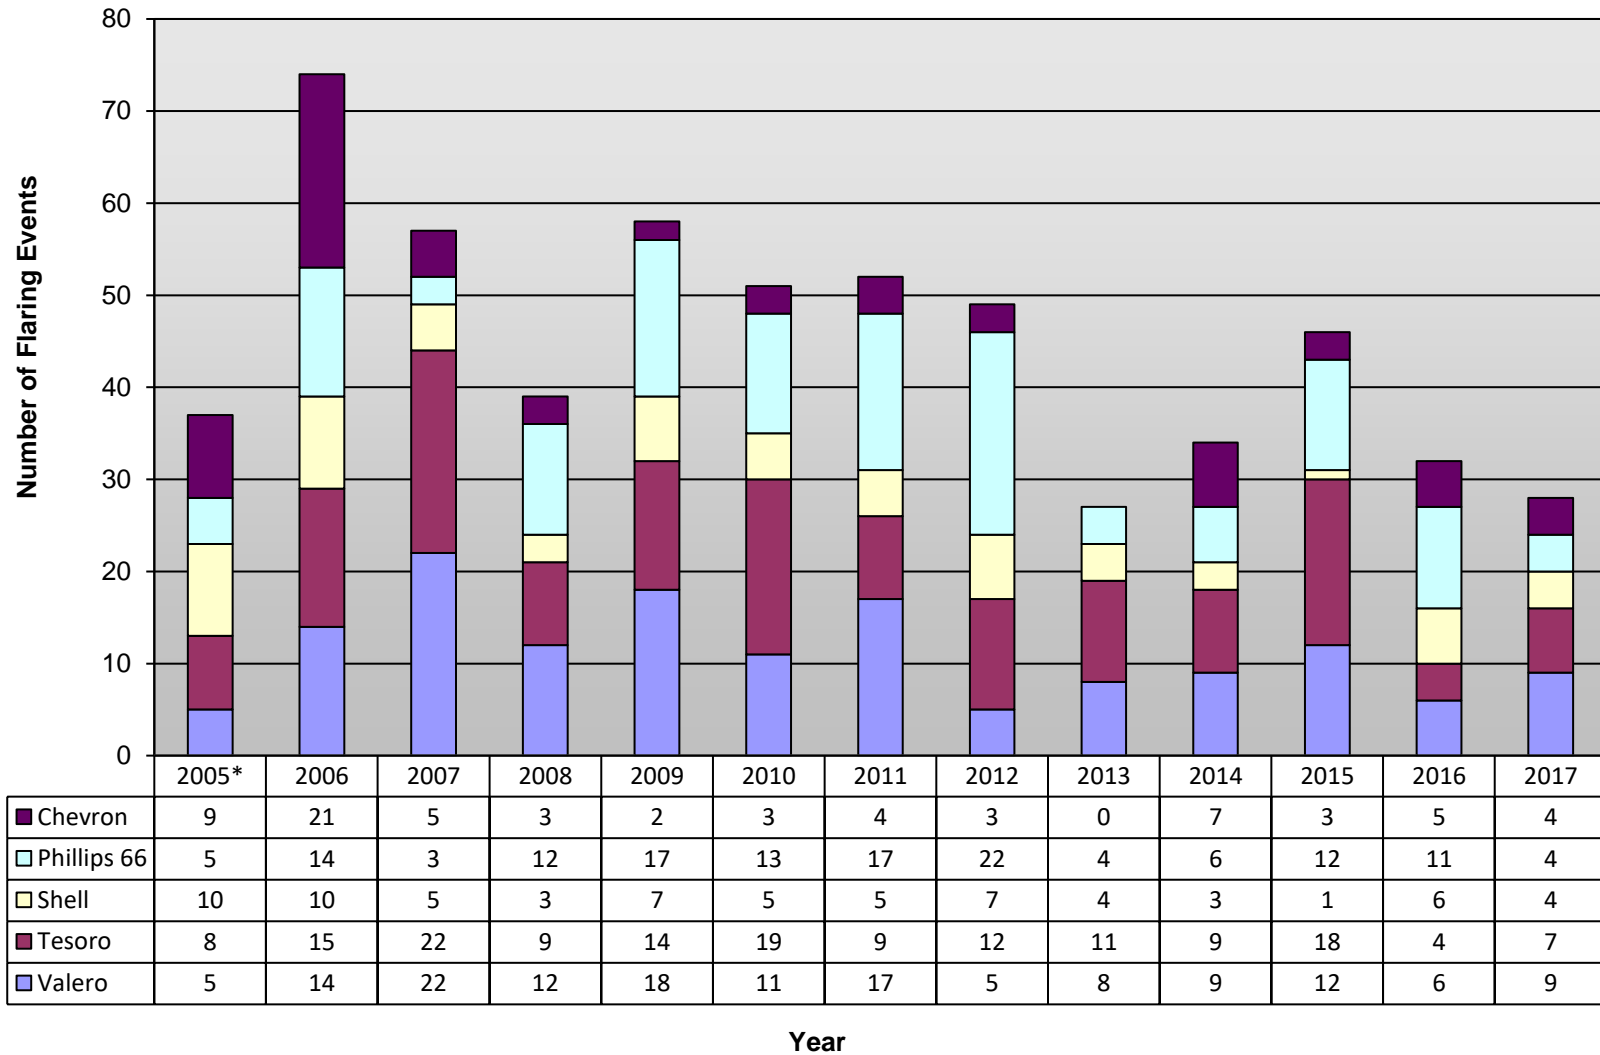

Frequency of Flaring Events

*Data reported since Regulation 12-12 adoption July 2005, pursuant to 12-12-208 amended April 5, 2006