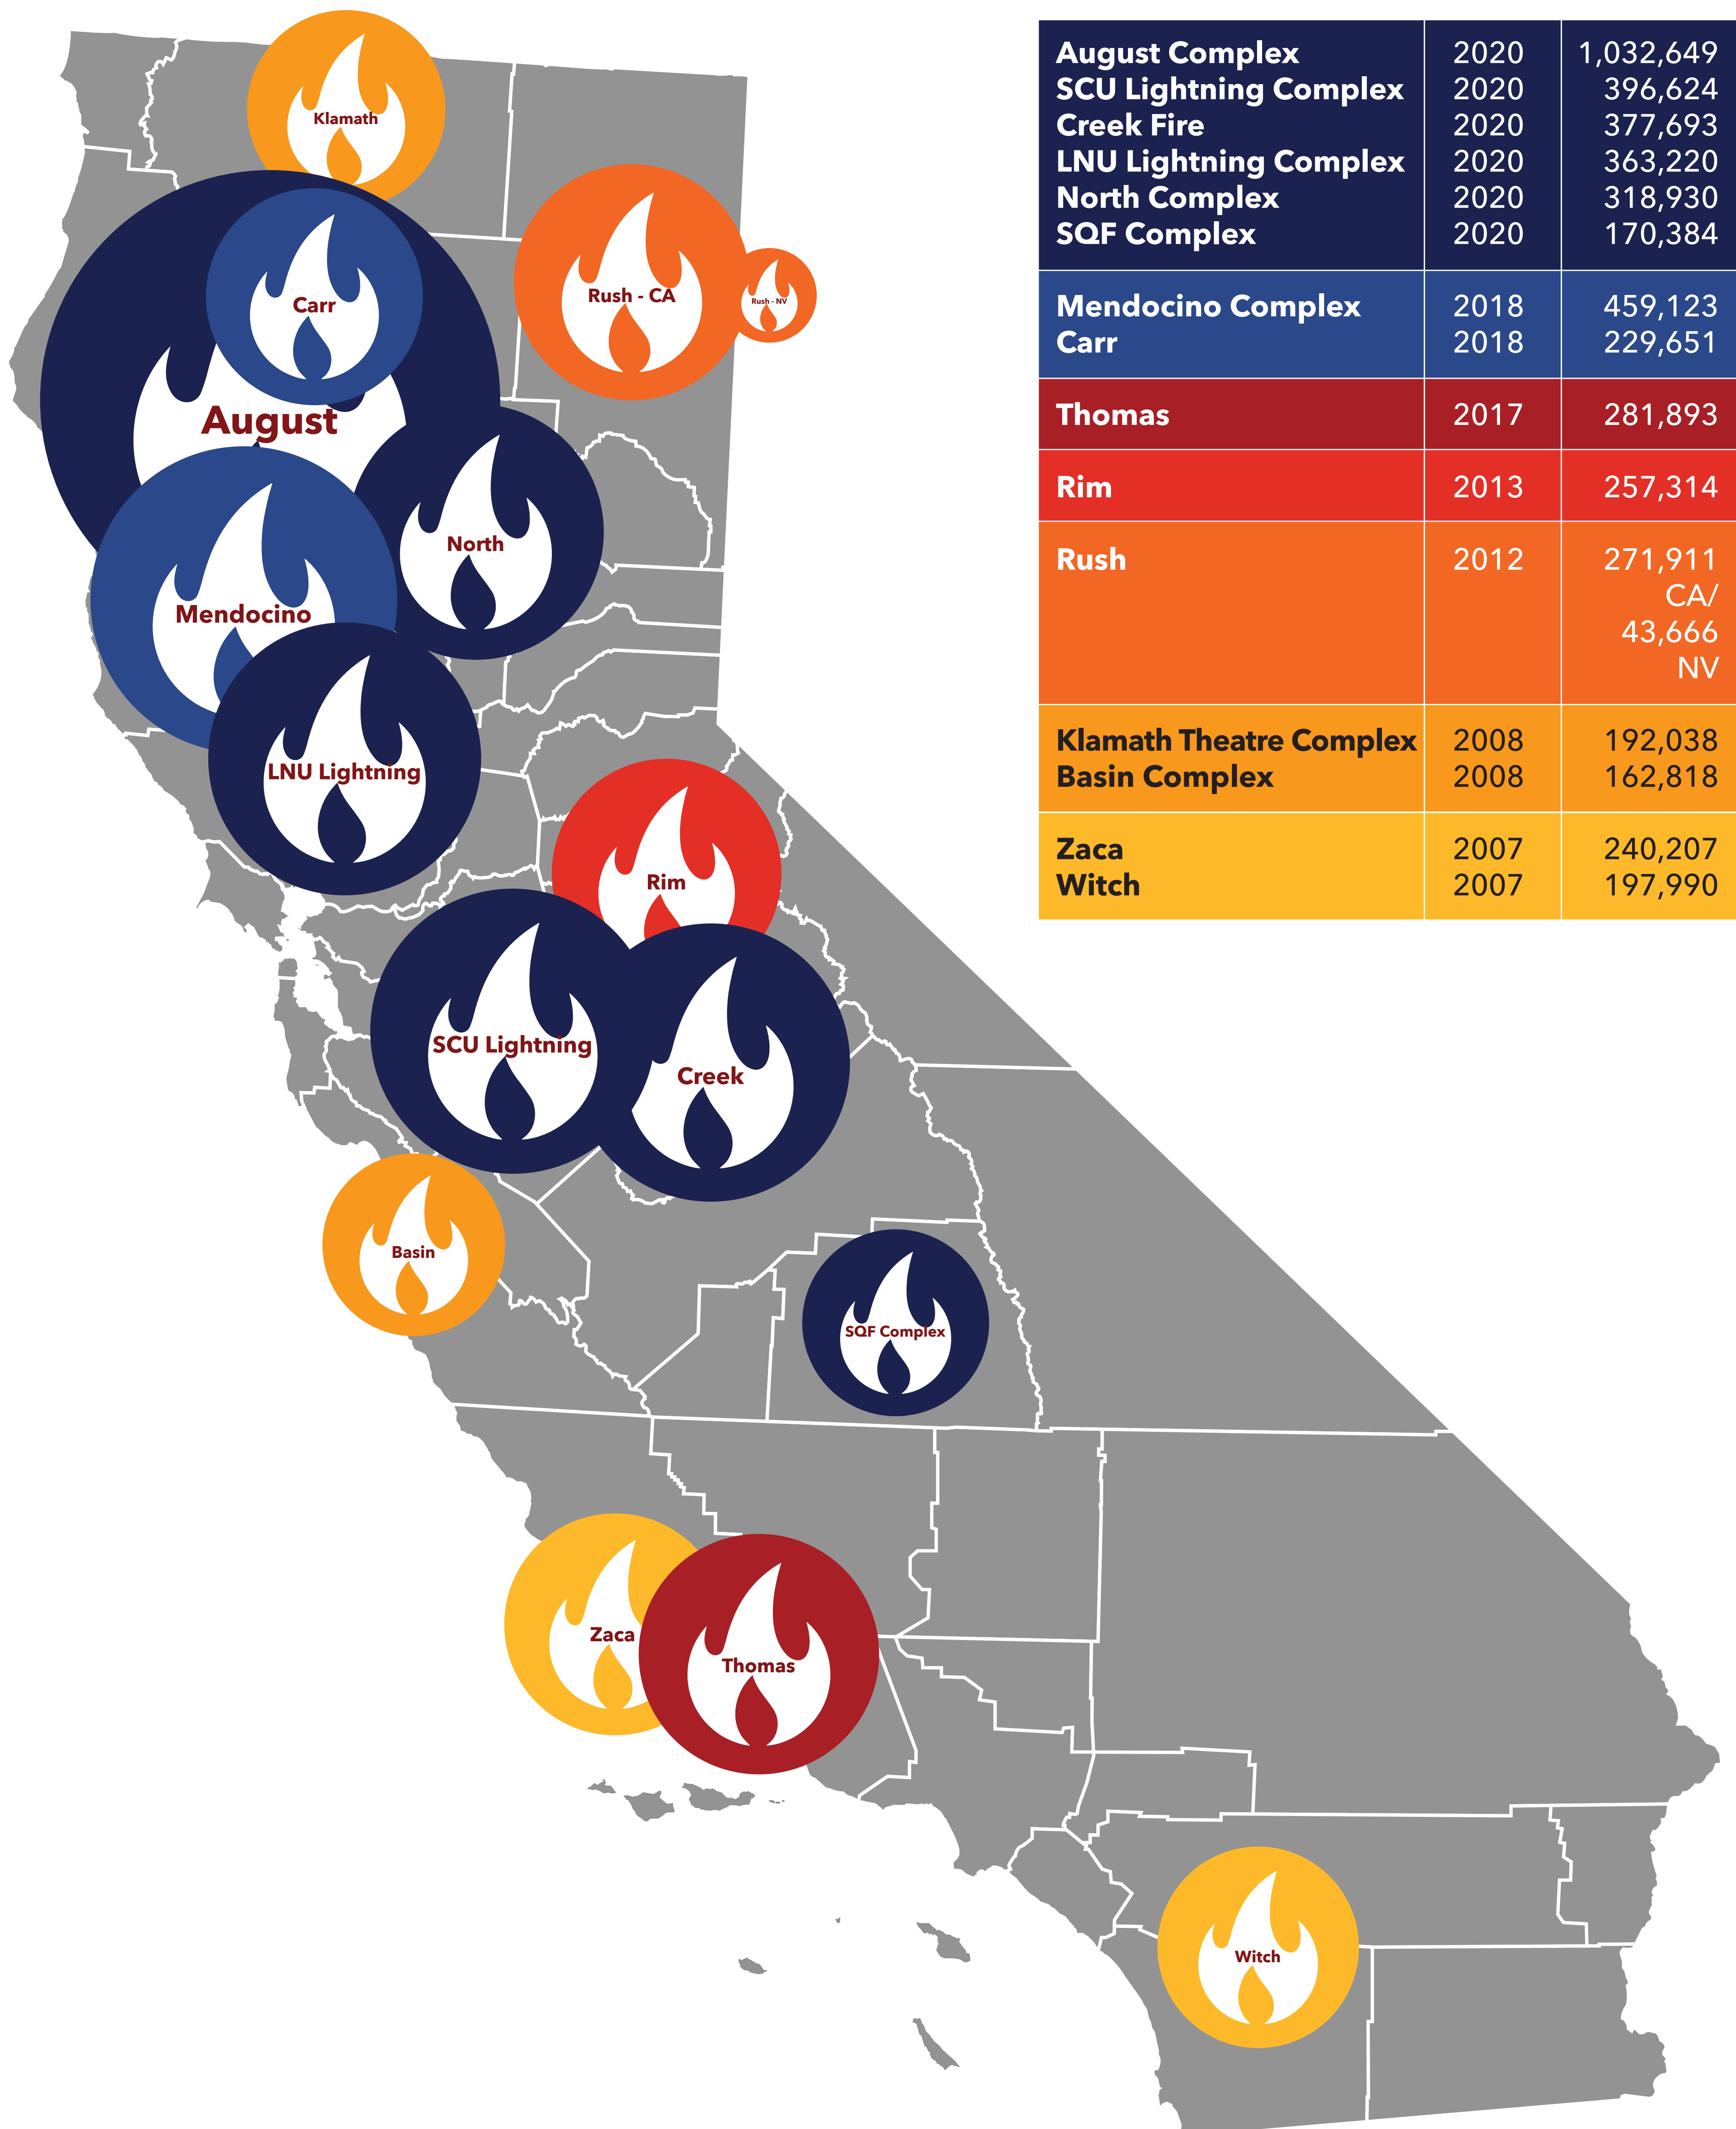

LARGEST CALIFORNIA WILDFIRES SINCE 2007

NAME	YEAR	ACRES
August Complex	2020	1,032,649
SCU Lightning Complex	2020	396,624
Creek Fire	2020	377,693
LNU Lightning Complex	2020	363,220
North Complex	2020	318,930
SQF Complex	2020	170,384
Mendocino Complex	2018	459,123
Carr	2018	229,651
Thomas	2017	281,893
Rim	2013	257,314
Rush	2012	271,911 CA/ 43,666 NV
Klamath Theatre Complex	2008	192,038
Basin Complex	2008	162,818
Zaca	2007	240,207
Witch	2007	197,990