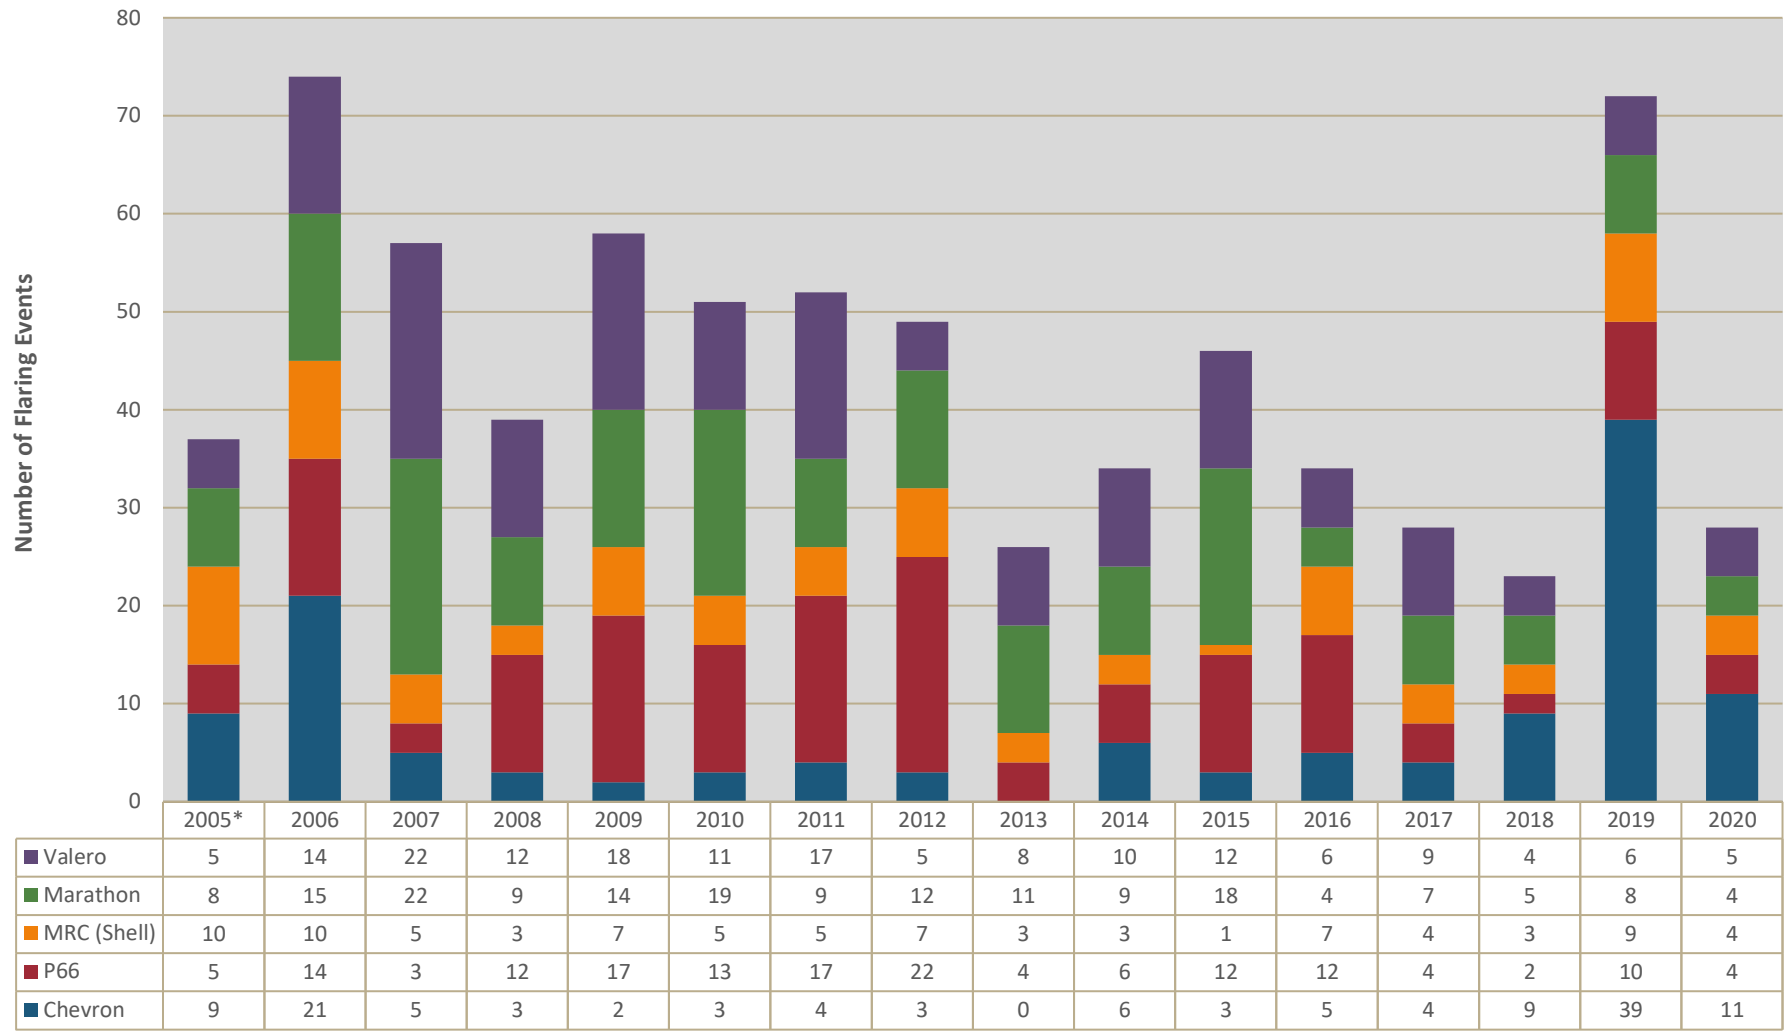

Frequency of Flaring Events 2005 through 2020

Year